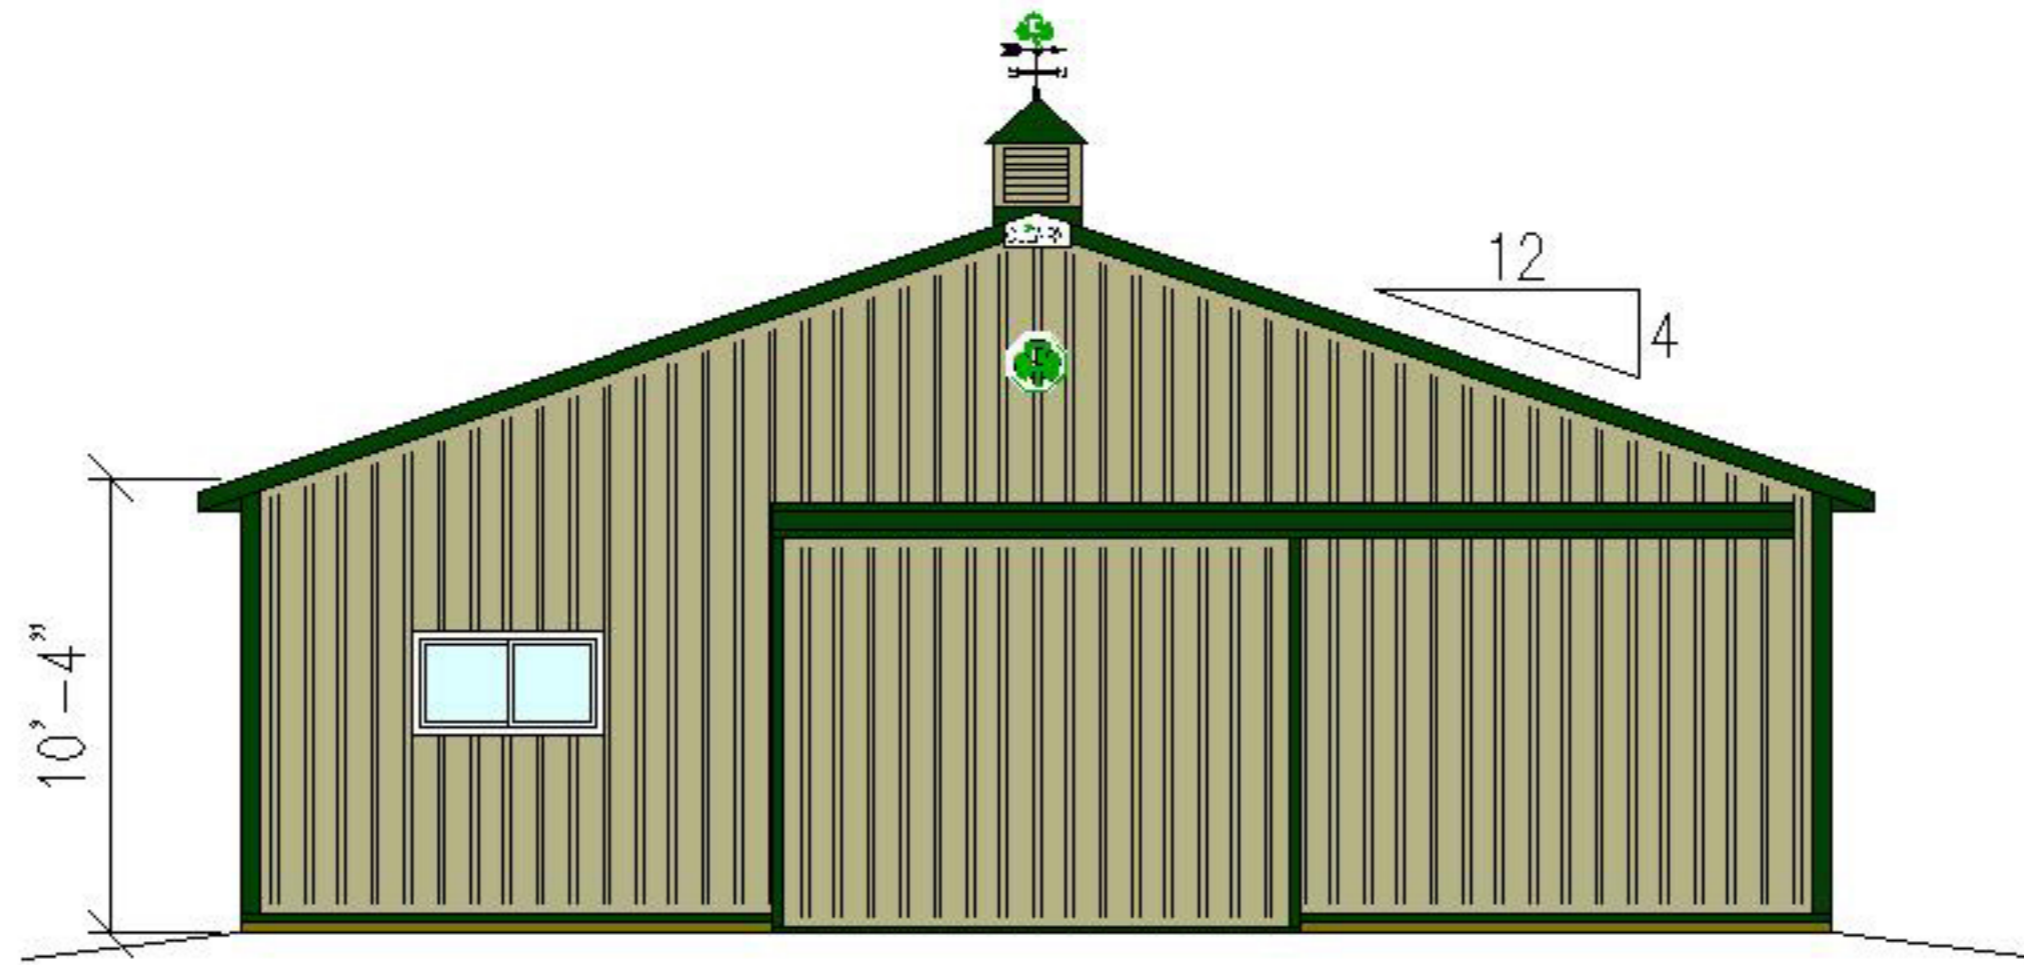

36'x48'x10'-4" EQUINE STALL BARN

END ELEVATION

SIDE ELEVATION

BUILDING COLORS:
ROOF: EVERGREEN
SIDES: HICKORY MOSS
TRIM: EVERGREEN
SLIDE DOORS: HICKORY MOSS