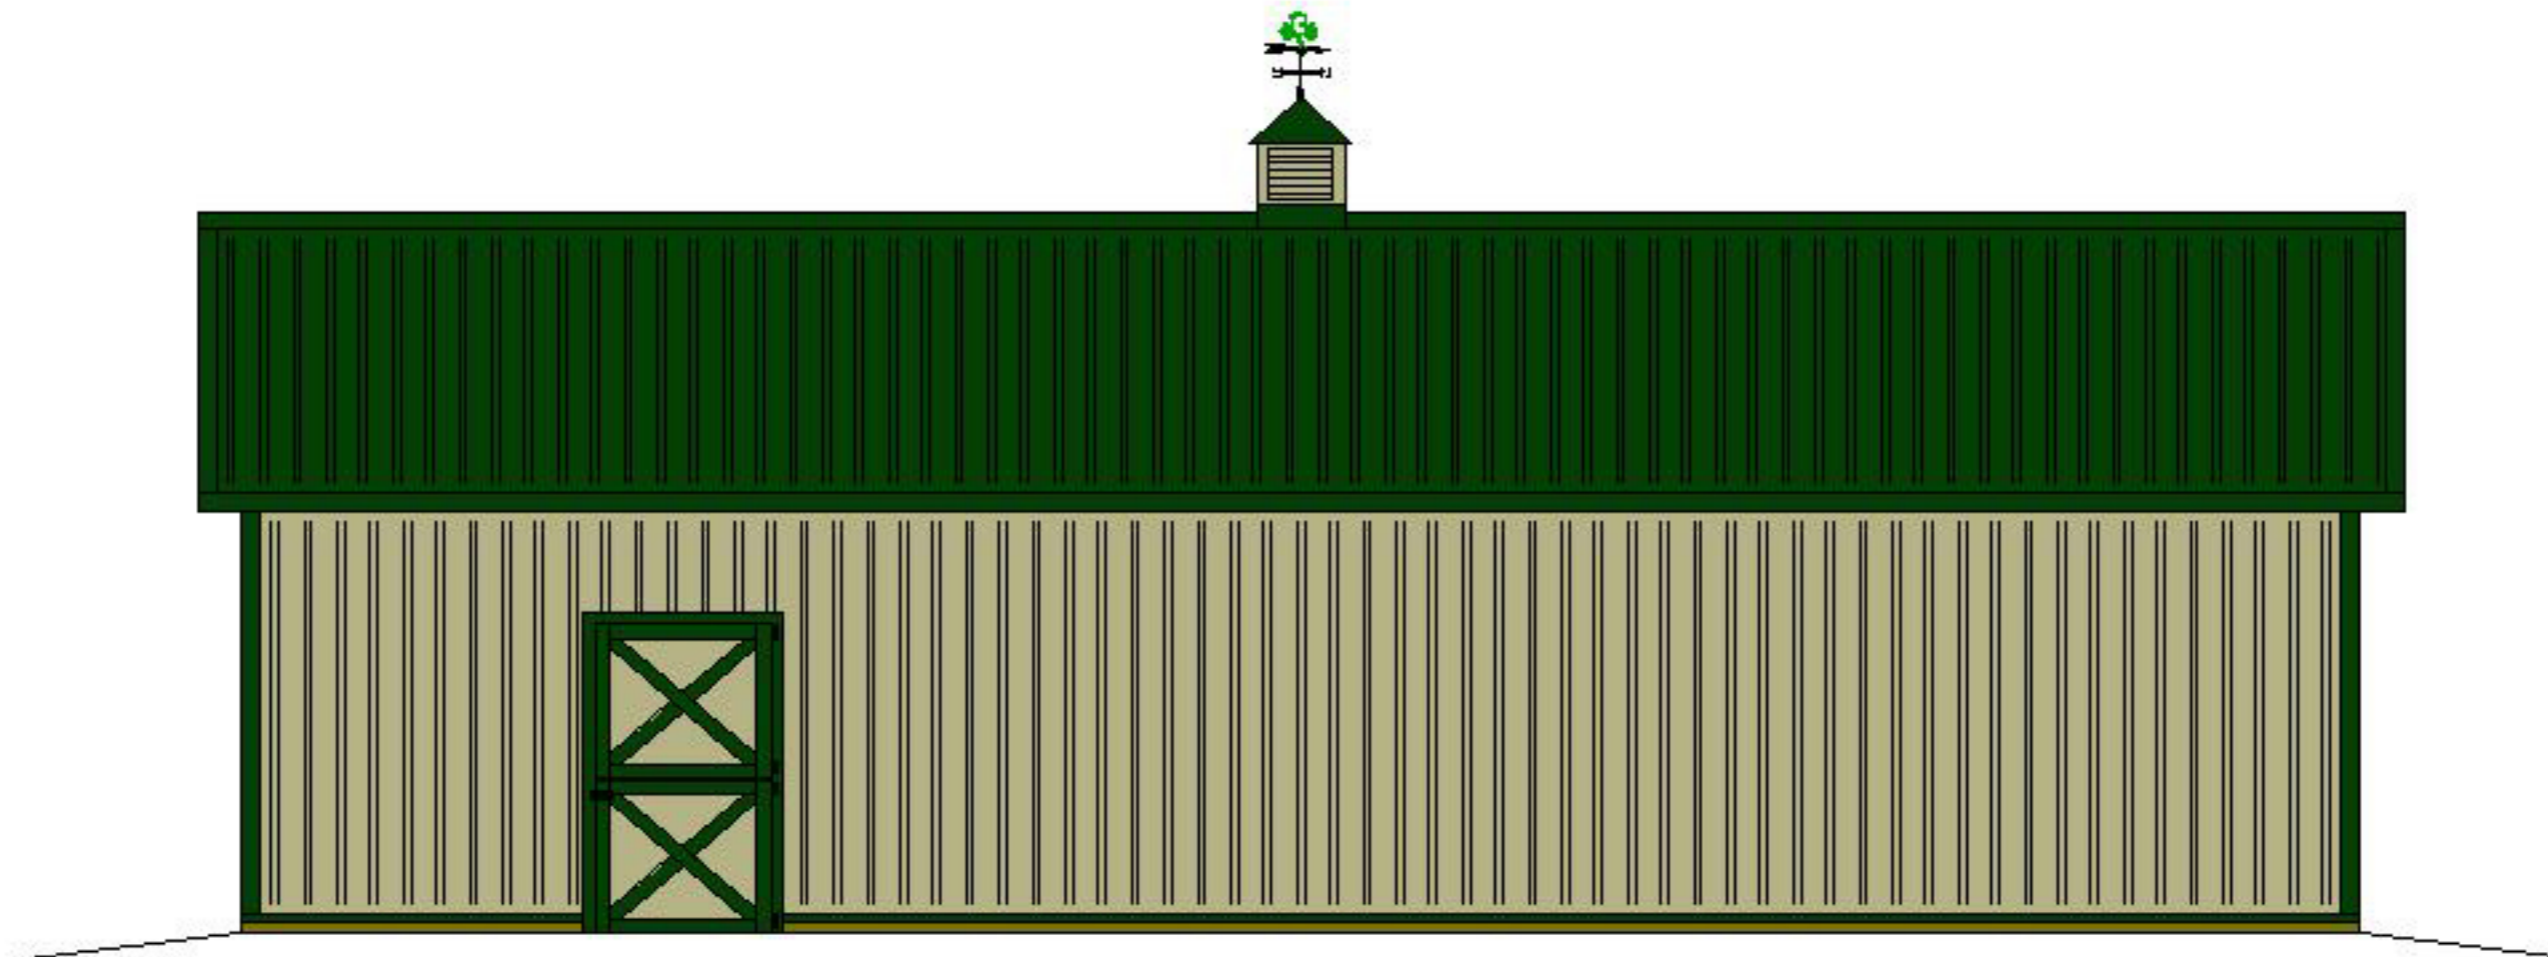

36'x48'x10'-4" EQUINE STALL BARN

END ELEVATION

SIDE ELEVATION

BUILDING COLORS:
ROOF: EVERGREEN
SIDES: HICKORY MOSS
TRIM: EVERGREEN
SLIDE DOORS: HICKORY MOSS