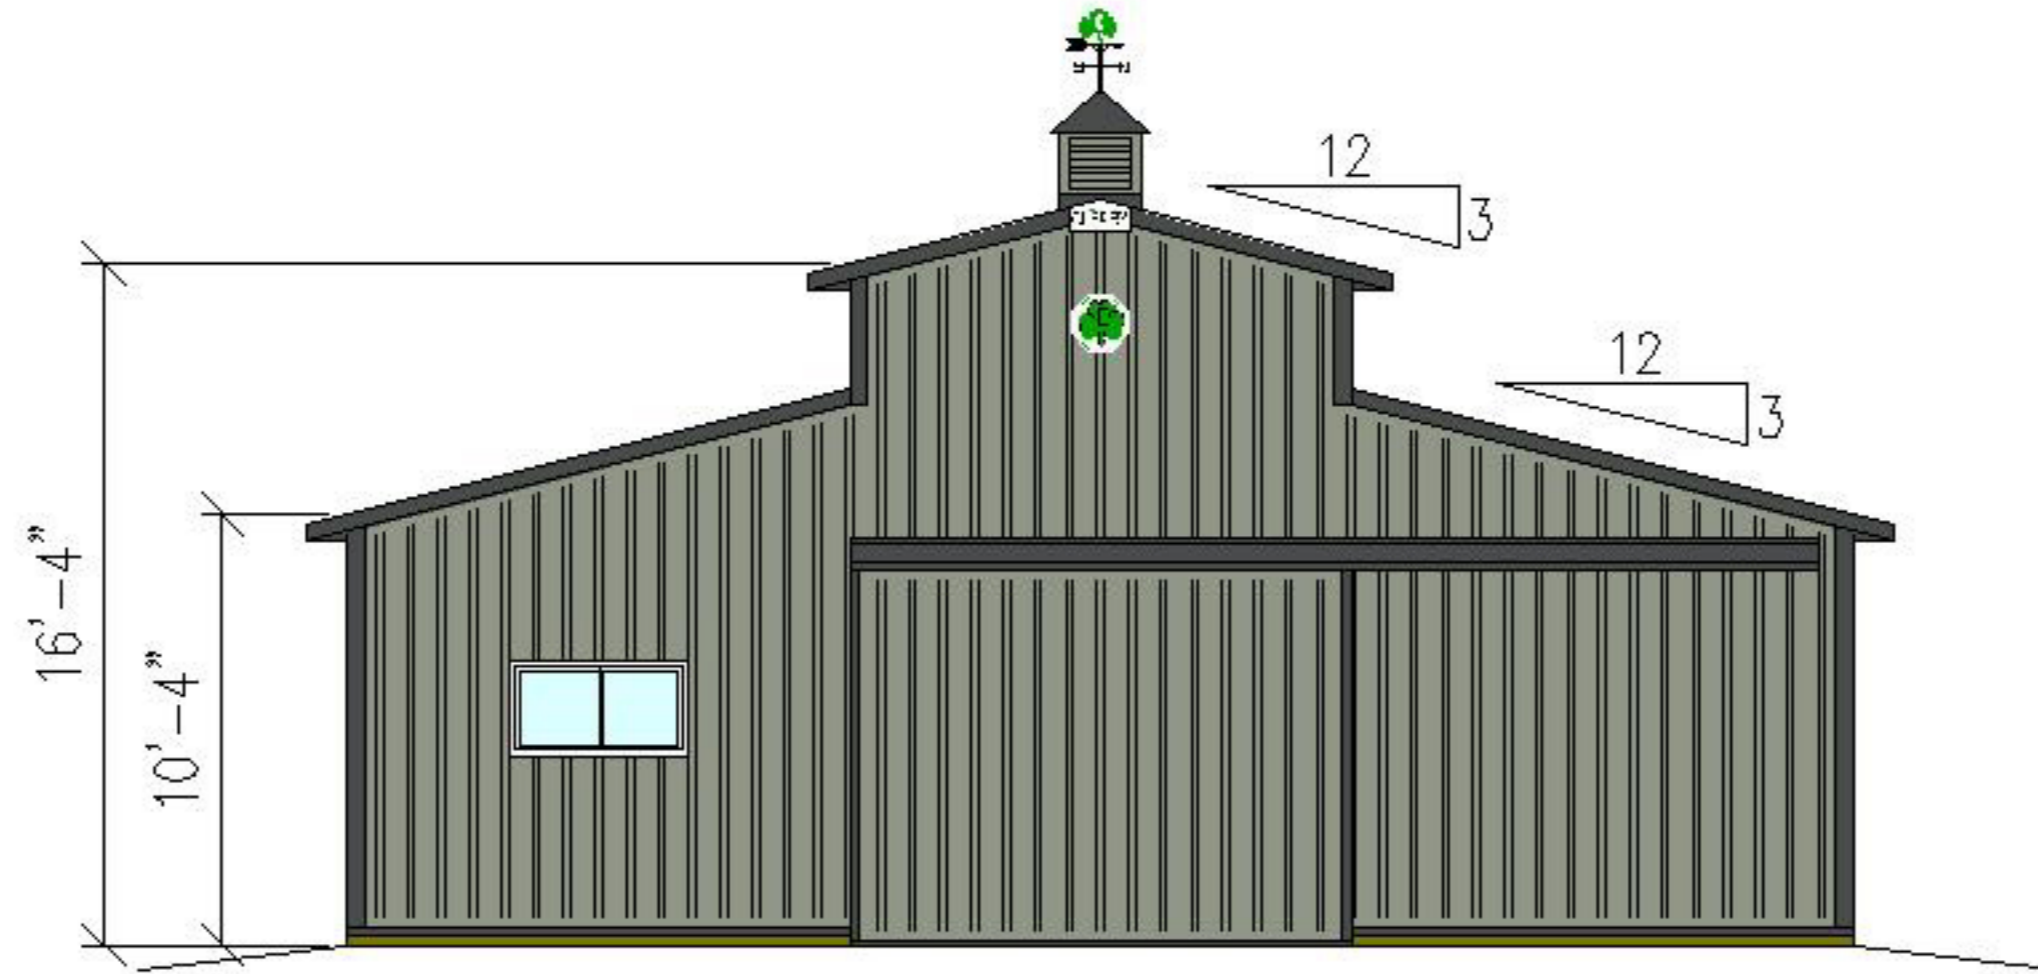

36'x48'x10'-4"

EQUINE ELITE BUILDING

END ELEVATION

SIDE ELEVATION

BUILDING COLORS:
ROOF: CHARCOAL
SIDES: LIGHT GRAY
TRIM: CHARCOAL
SLIDE DOORS: LIGHT GRAY

ClearyBuilding.com

© 2009 CLEARY BUILDING CORP.
Construction details and specifications shown
are subject to change without notice or obligation.