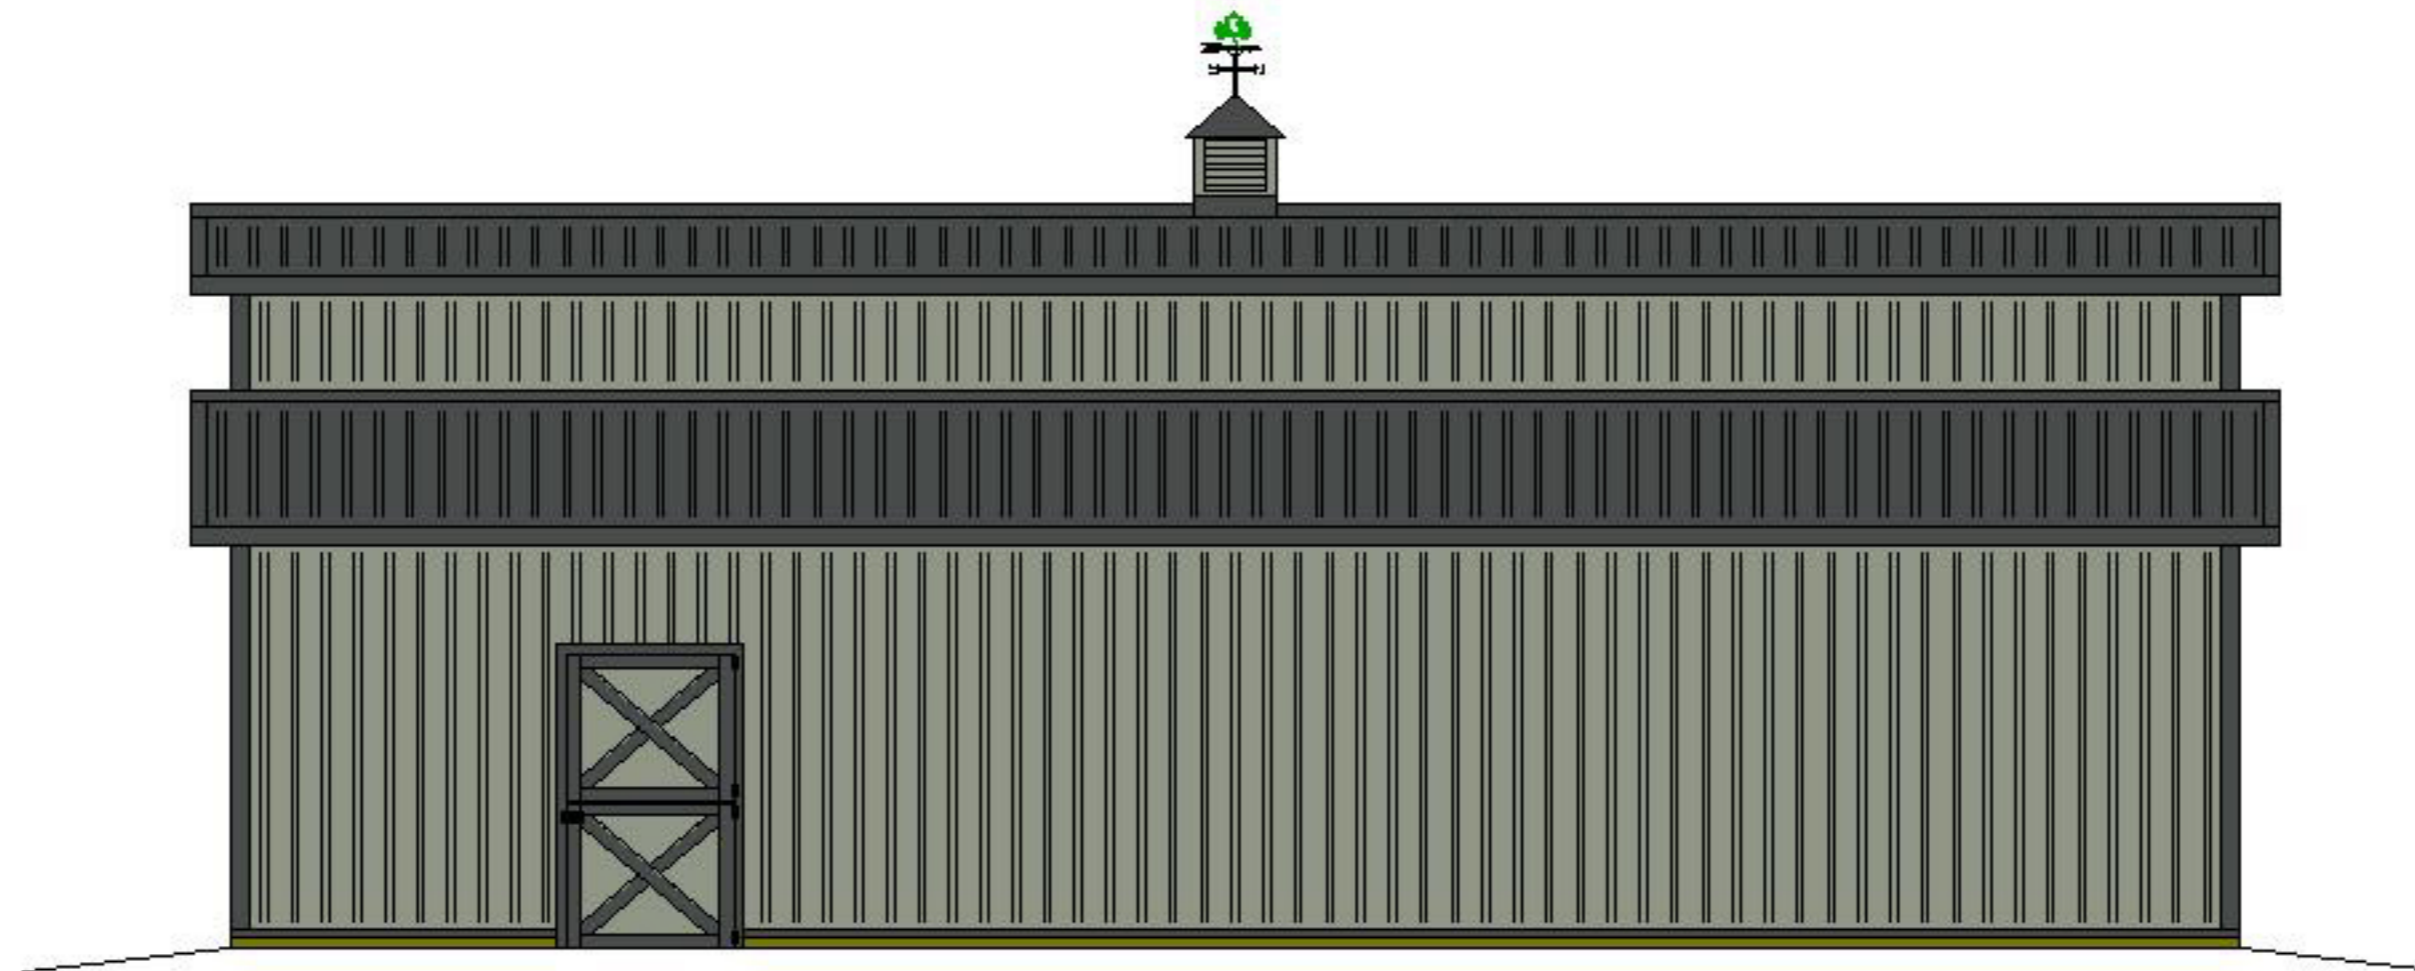

36'x48'x10'-4"

EQUINE ELITE BUILDING

END ELEVATION

SIDE ELEVATION

BUILDING COLORS:
ROOF: CHARCOAL
SIDES: LIGHT GRAY
TRIM: CHARCOAL
SLIDE DOORS: LIGHT GRAY

ClearyBuilding.com

© 2009 CLEARY BUILDING CORP.
Construction details and specifications shown
are subject to change without notice or obligation.