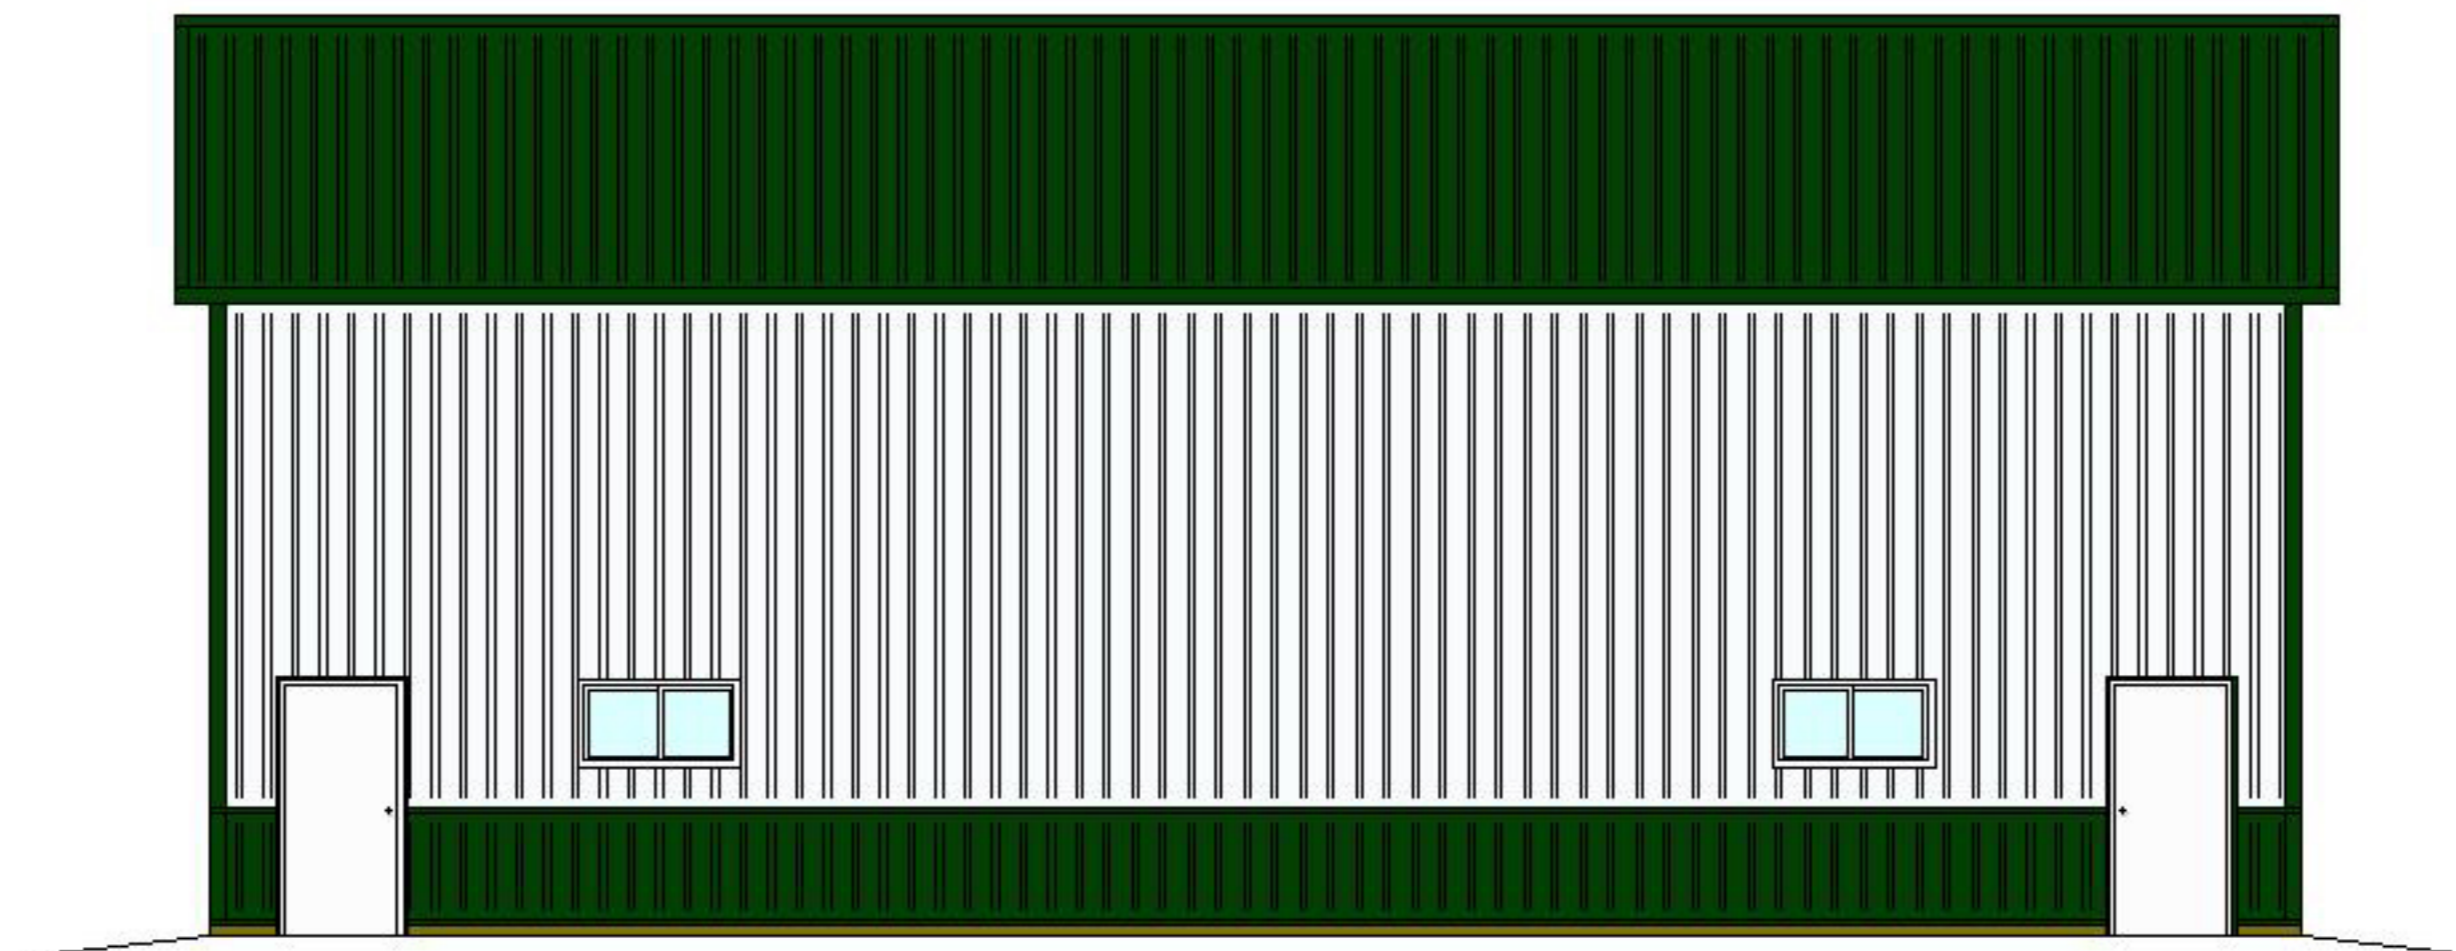

# 42'x56'x17'-8" SUBURBAN BUILDING

END ELEVATION

SIDE ELEVATION

BUILDING COLORS:  
ROOF: EVERGREEN  
SIDES: SNOW  
TRIM: EVERGREEN  
WAINSCOTING: EVERGREEN

ClearyBuilding.com

© 2009 CLEARY BUILDING CORP.  
Construction details and specifications shown  
are subject to change without notice or obligation.