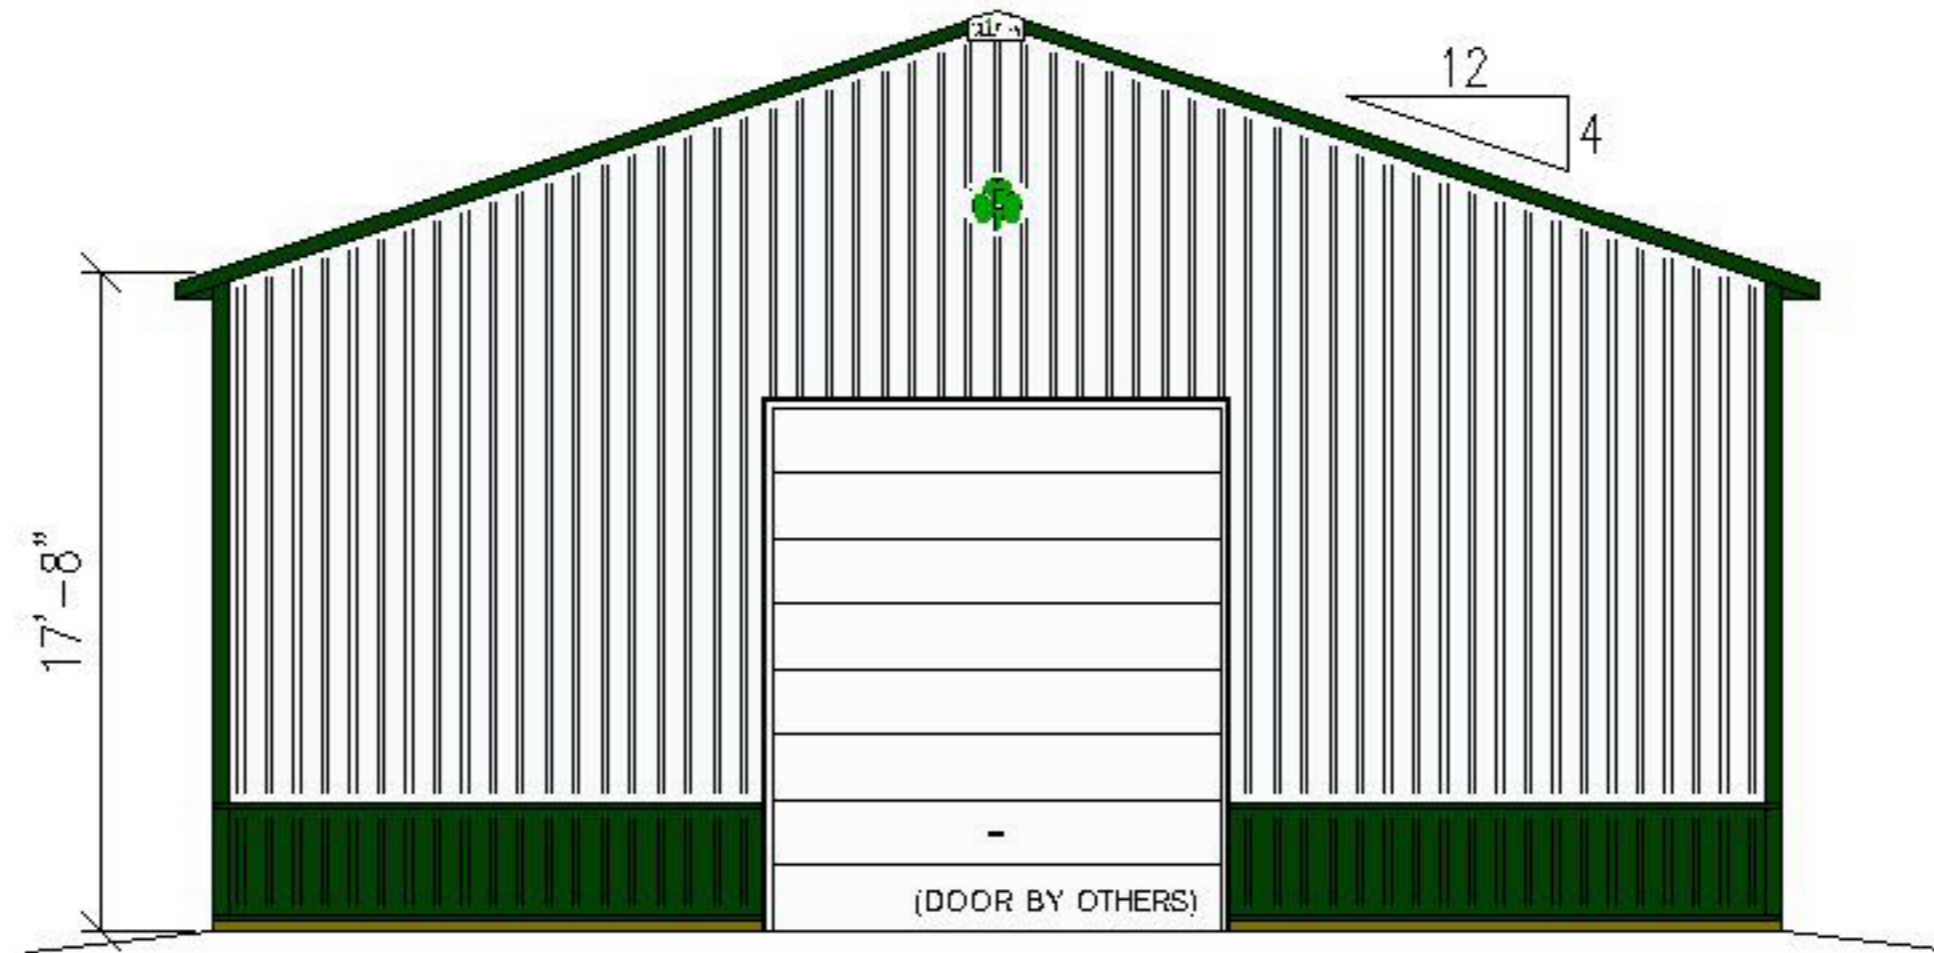

# 42'x56'x17'-8" SUBURBAN BUILDING

END ELEVATION

SIDE ELEVATION

BUILDING COLORS:  
ROOF: EVERGREEN  
SIDES: SNOW  
TRIM: EVERGREEN  
WAINSCOTING: EVERGREEN

ClearyBuilding.com

© 2009 CLEARY BUILDING CORP.  
Construction details and specifications shown  
are subject to change without notice or obligation.