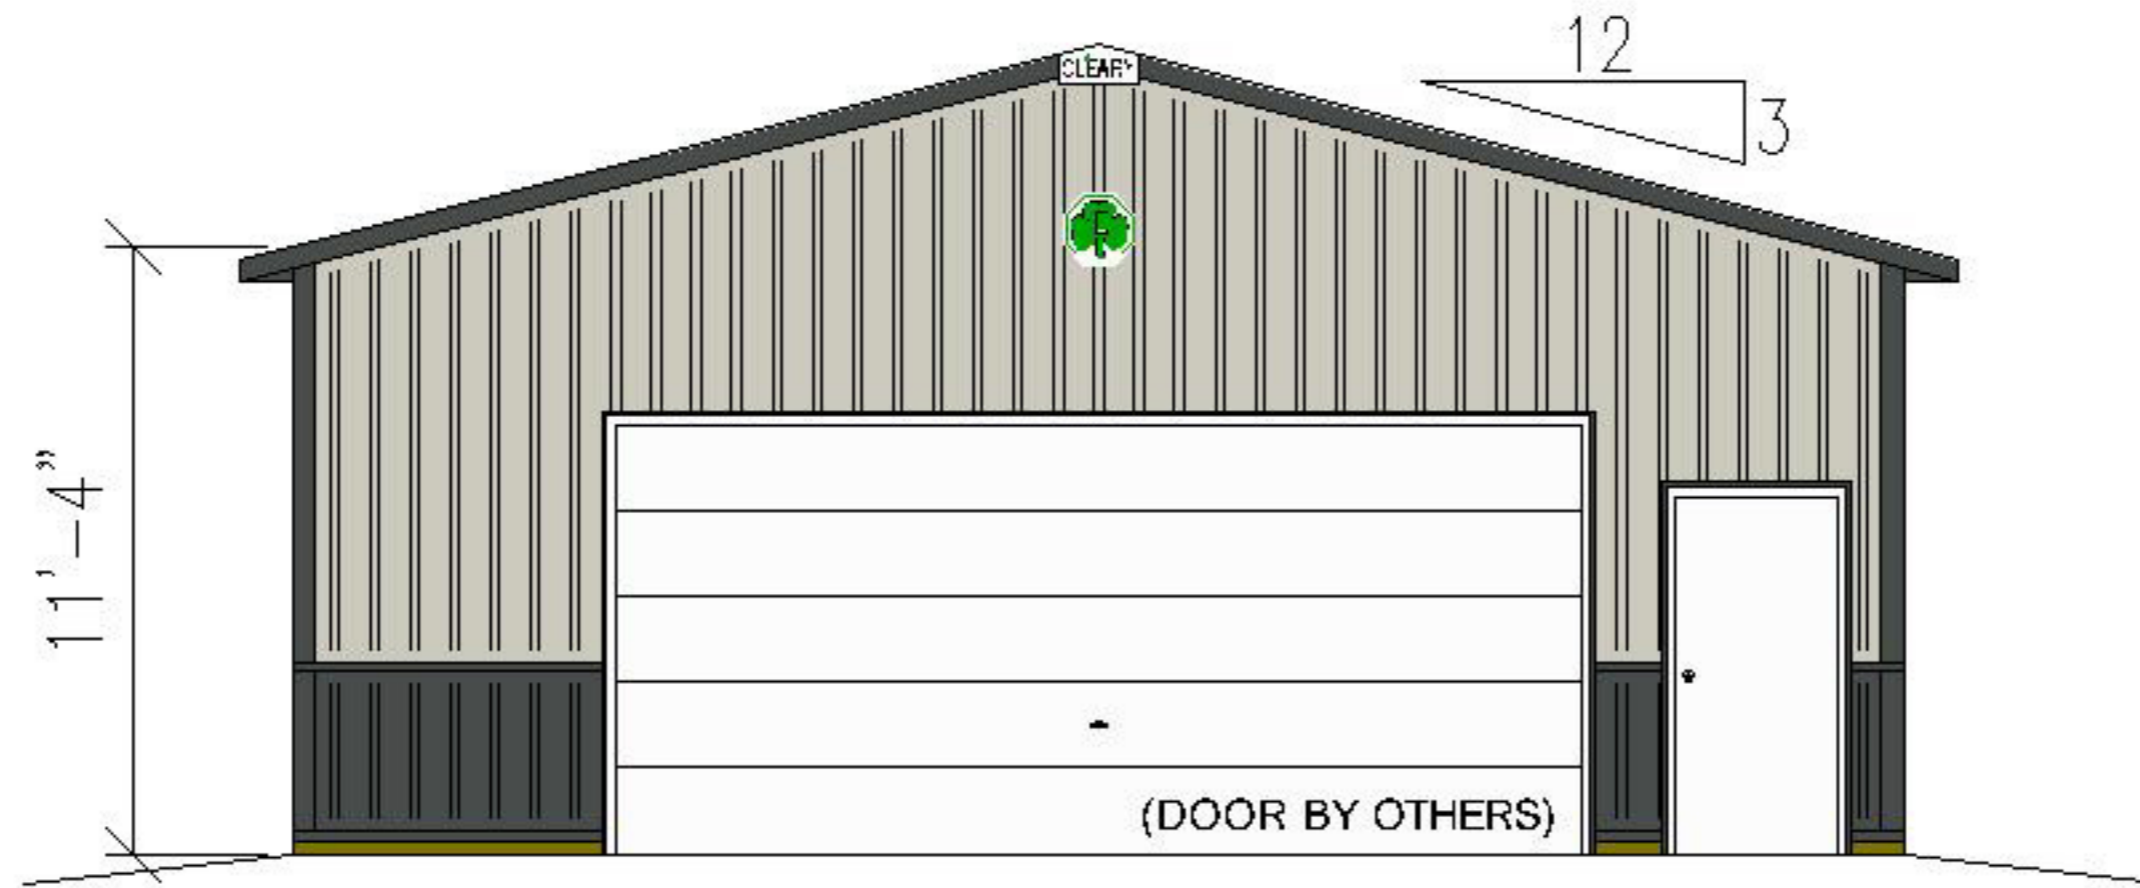

# 30'x40'x11'-4" SUBURBAN BUILDING

END ELEVATION

SIDE ELEVATION

BUILDING COLORS:  
ROOF: CHARCOAL GRAY  
SIDES: LIGHT GRAY  
TRIM: CHARCOAL GRAY  
WAINSCOTING: CHARCOAL GRAY