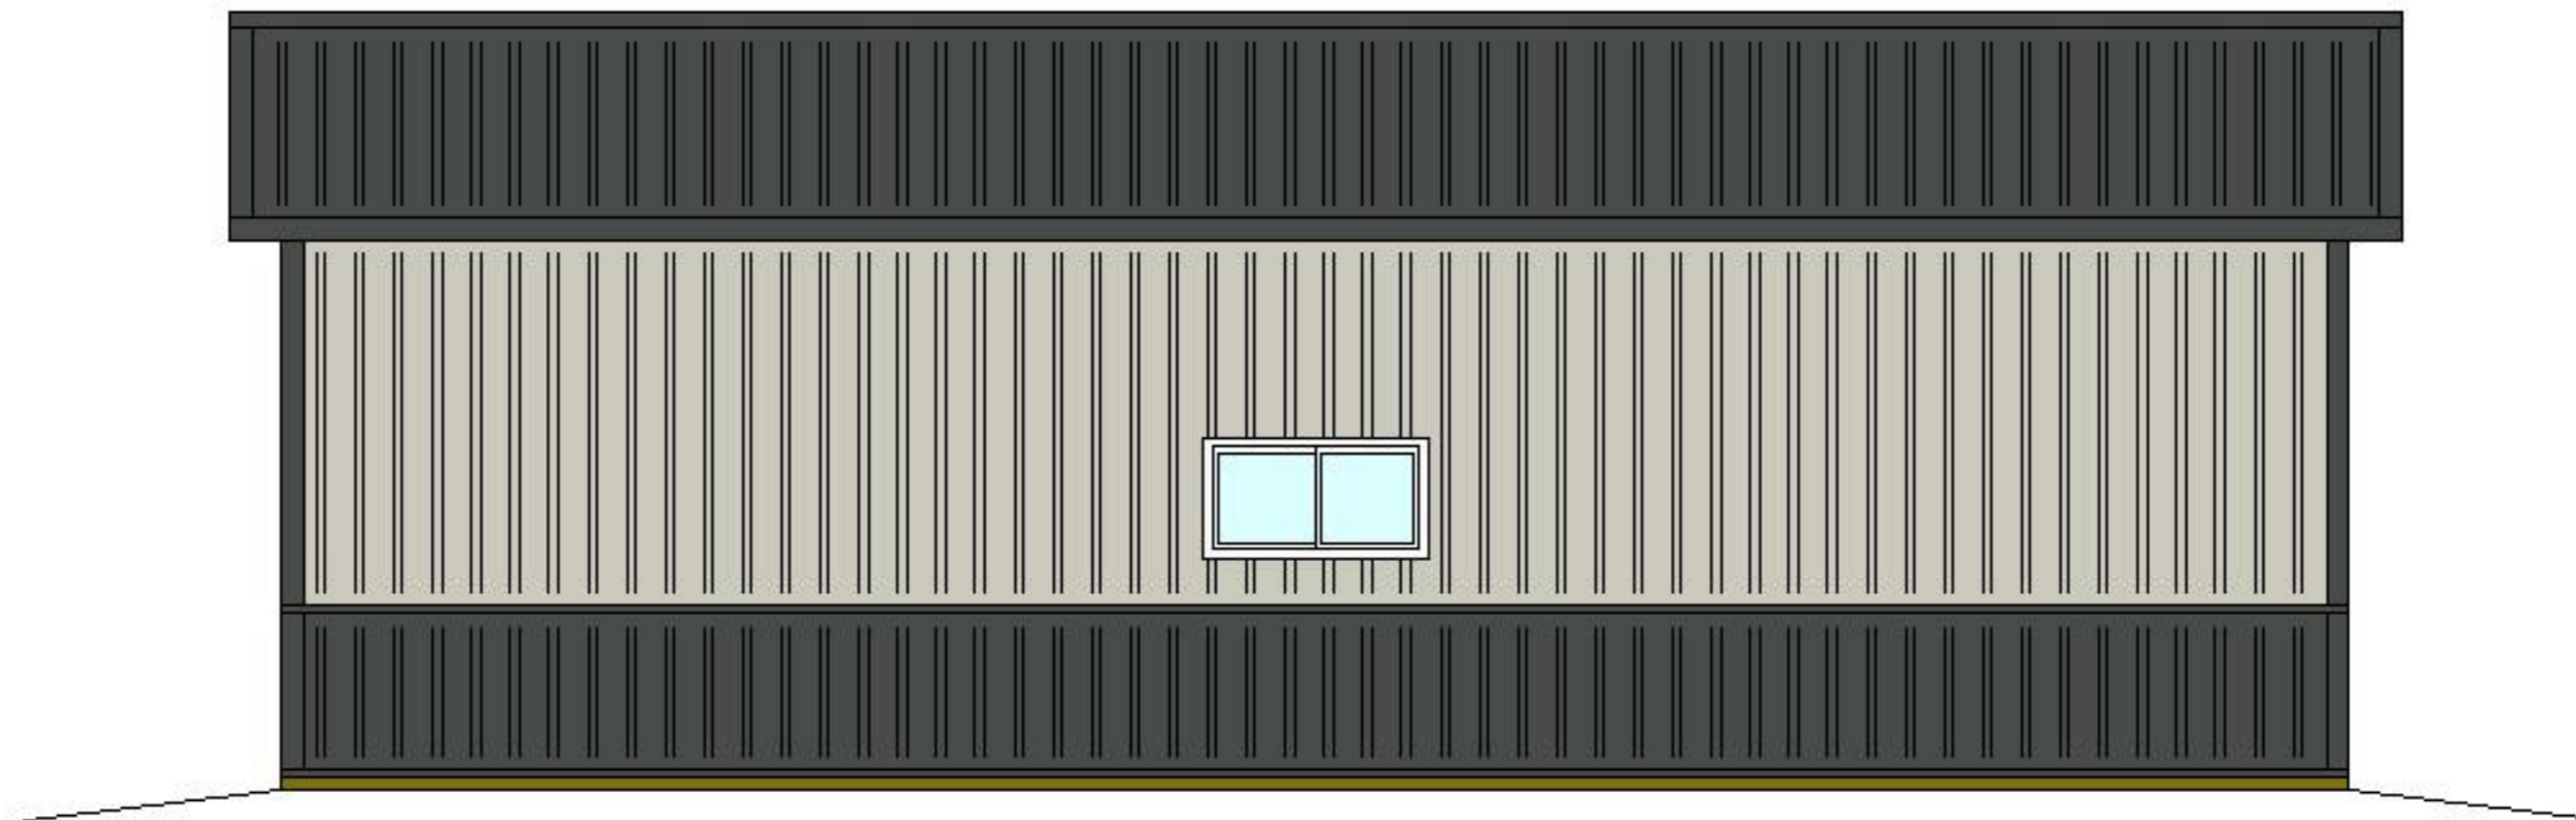

# 30'x40'x11'-4" SUBURBAN BUILDING

END ELEVATION

SIDE ELEVATION

BUILDING COLORS:  
ROOF: CHARCOAL GRAY  
SIDES: LIGHT GRAY  
TRIM: CHARCOAL GRAY  
WAINSCOTING: CHARCOAL GRAY